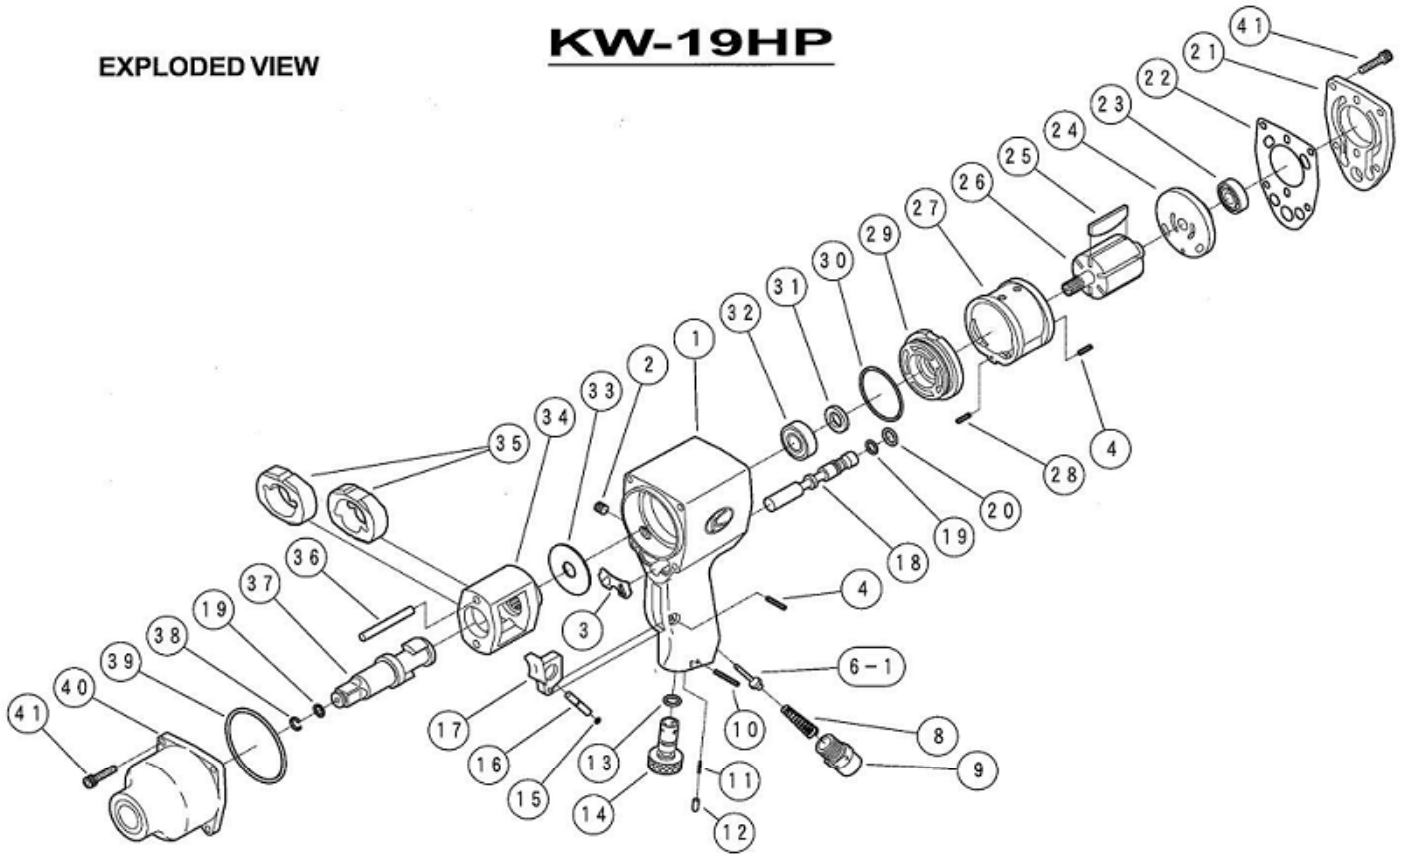

EXPLODED VIEW

**KW-19HP**

**PARTS LIST**

REF.NO. on DRAW	PART NUMBER	PART NAME	Q'TY.	REF.NO. on DRAW	PART NUMBER	PART NAME	Q'TY.
1	0119M81	Motor Case C.P.	1	24	0119M24	Rear End Plate	1
2	0119M013	Oil Plug	1	25	0119M22	Rotor Blade	6
3	0119M012	Exhaust Cover	1	26	0119M21	Rotor	1
4	Z0563X16	Spring Pin	2	27	0119M20	Cylinder	1
6-1	0119M13A	Throttle Valve	1	28	Z0563X12	Soring Pin	1
8	0119M90	Throttle Spring	1	29	0119M23	Front End Plate	1
9	0119M11	Inlet Bushing	1	30	0119M176	"O"Ring	1
10	Z0563X24	Spring Pin	1	31	0119M031	Oil Seal	1
11	0119M162	Spring	1	32	Z001EE4ZZ	Ball Bearing	1
12	0119M163	Knock Pin	1	33	0119M31	Spacer	1
13	Z040P9	"O"Ring	1	34	0119M26	Hammer Cage	1
14	0119M17	Regulator Valve	1	35	0119M28	Hammer	2
15	0119M173	"O"Ring	1	36	0119M29	Hammer Pin	2
16	0119M132	Throttle Valve Pin B	1	37	0119M843	Anvil C.P.	1
17	0119M12	Throttle Lever	1	38	0119M252	Retainer Ring	1
18	0119M15	Reverse Lever	1	39	0119M171	"O"Ring	1
19	Z040P7	"O"Ring	2	40	0119M82	Cluth Case C.P	1
20	0119M175	"O"Ring	1	41	0119M033	Bolt	8
21	0119M88	Case Cover C.P.	1				
22	0119M06	Rear Gasket	1				
23	Z0016000Z	Ball Bearing	1				