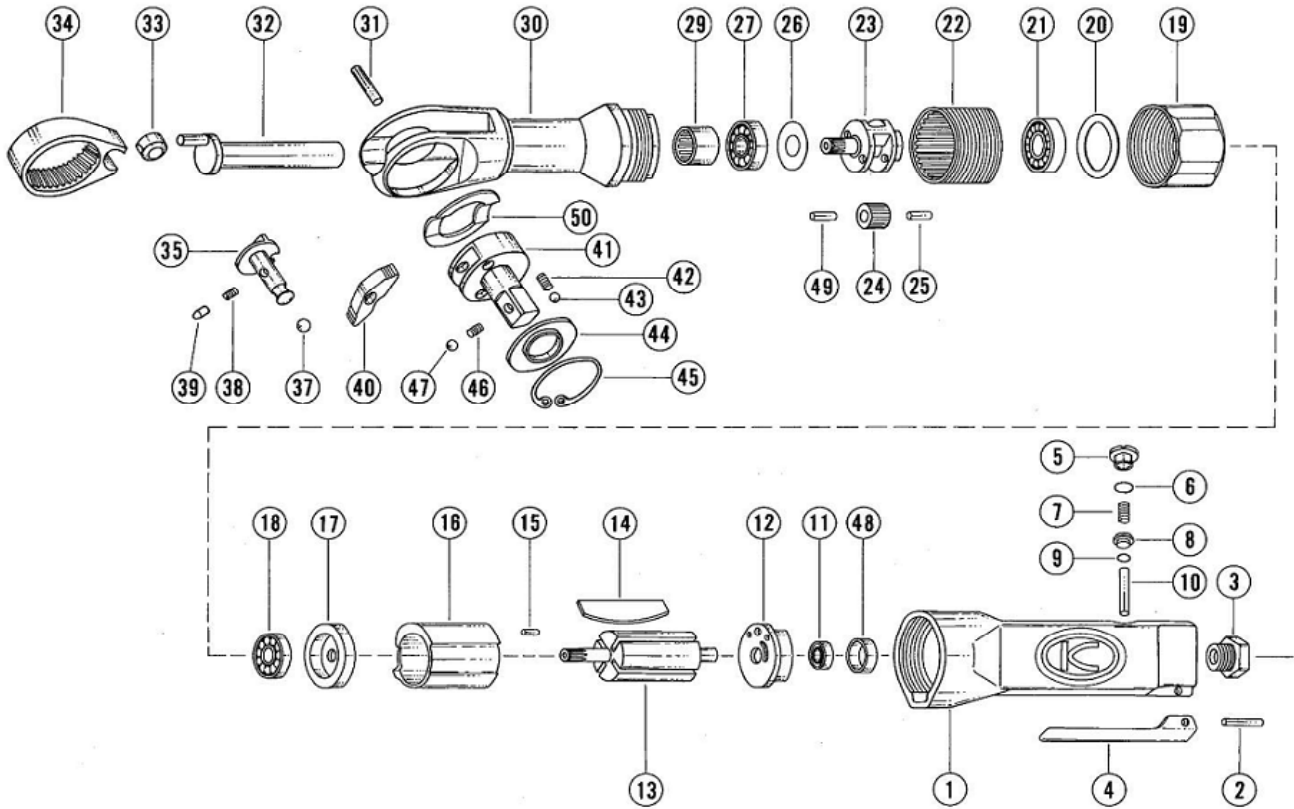

EXPLODED VIEW

KR-183

PARTS LIST

REF.NO. on DRAW	PART NUMBER	PART NAME	Q'TY.	REF.NO. on DRAW	PART NUMBER	PART NAME	Q'TY.
1	1018301	Motor Case	1	25	10183291	Idler Gear Pin	2
2	10183021	Throttle Lever Pin	1	26	10183271	Washer	1
3	1018320	Inlet Bushing	1	27	Z001608	Ball Bearing	1
4	1018302	Throttle Lever	1	29	10183092	Needle Roller	1
5	1018332	Screw	1	30	1018309	Ratchet Frame	1
6	10183321	"O" Ring	1	31	10183151	Ratchet Pin	1
7	1018390	Throttle Spring	1	32	1018310	Crankshaft	1
8	1018331	Throttle Valve	1	33	1018311	Drive Head	1
9	10183311	"O" Ring	1	34	1018312	Ratchet Yoke	1
10	1018313	Throttle Valve Pin	1	35	1018314	Reverse Lever	1
11	Z001626	Ball Bearing	1	37	10183142	Steel Ball	1
12	1018306	Rear End Plate	1	38	10183161	Ratchet Spring	1
13	1018303	Rotor	1	39	1018316	Reverse Lever Stopper	1
14	1018305	Rotor Blade	4	40	1018315	Ratchet	1
15	10183041	Knock Spring	1	41+ x	10183851	Ratchet Anvil C.P.	1
16	1018304	Cylinder	1	42	10183303	Spring	2
17	1018307	Front End Plate	1	43	10183304	Steel Ball	2
18	Z001608	Ball Bearing	1	44	1018317	Thrust Plate	1
19	1018326	Lock Nut	1	45	10183171	Retainer Ring	1
20	10183281	Washer	1	46	x 10183301	Spring	1
21	Z0016001	Ball Bearing	1	47	x 10183302	Steel Ball	1
22	1018328	Internal Gear	1	48	10183061	Bearing Cap	1
23	1018327	Spindle	1	49	10183292	Needle Roller	22
24	1018329	Idler Gear	2	50	10183093	Spacer	1