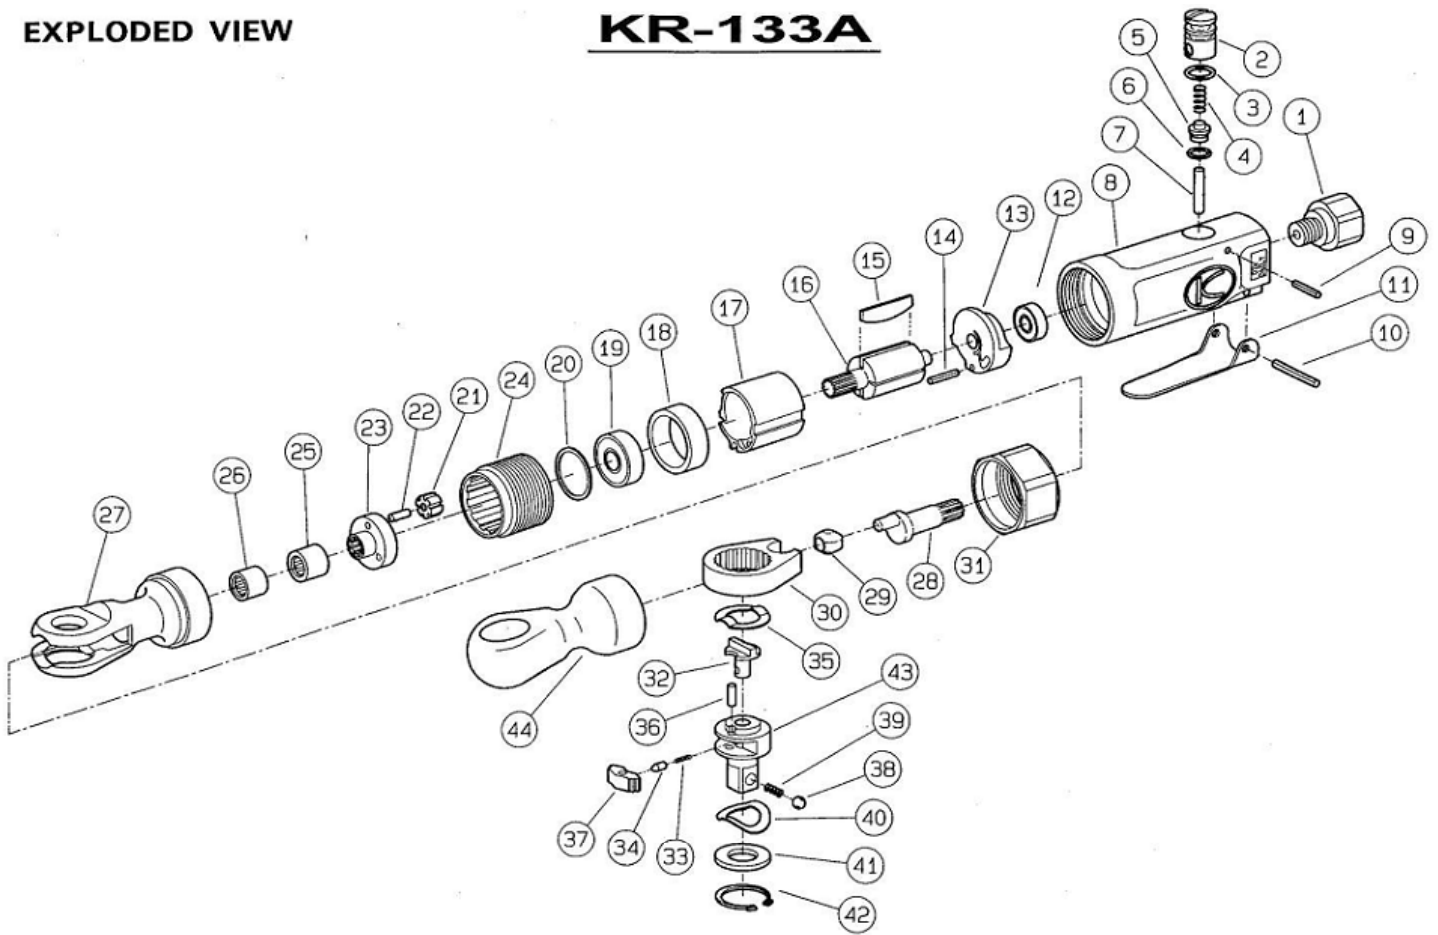

EXPLODED VIEW

KR-133A

PARTS LIST

REF.NO. on DRAW	PART NUMBER	PART NAME	Q'TY.	REF.NO. on DRAW	PART NUMBER	PART NAME	Q'TY.
1	1013320	Inlet Bushing	1	24	1013328	Internal Gear	1
2	1013332	Reulating Valve	1	25	10133091A	Splindle Bushing	1
3	Z040P9	"O" Ring	1	26	10133092	Needle Bearing	1
4	1013390	Throttle Spring	1	27	1013309	Ratchet Frame	1
5	1013331	Throttle Valve	1	28	1013310	Crankshaft	1
6	Z040P4	"O" Ring	1	29	1013311	Drive Head	1
7	1013313	Throttle Valve Pin	1	30	1013312	Ratchet Yoke	1
8	1013301	Motor Case	1	31	1013326	Lock Nut	1
9	10133322	Spring Pin	1	32	1013314	Reverse Lever	1
10	10133021	Spring Pin	1	33	10133161	Reverse Lever Pin	1
11	1013302	Throttle Lever	1	34	1013316	Reverse Lever Stopper	1
12	Z001696Z	Ball Bearing	1	35	10133093	Washer	1
13	1013306	Rear Ebd Plate	1	36	10133151	Ratchet Pin	1
14	10133041	Pin	1	37	1013315	Ratchet	1
15	1013305	Rotor Blade	4	38	10133302	Steel Ball	1
16	1013303	Rotor	1	39	10133301	Spring	1
17	1013304	Cylinder	1	40	10133303	Washer	1
18	1013307	Front End Plate	1	41	1013317	Thrust Plate	1
19	Z001608ZZ	Ball Bearing	1	42	10133171	Retainer Ring	1
20	10133271	Washer	1	43	10133851	Ratchet Anvil C.P.	1
21	1013329	Indler Gear	3	44	1013391	Housing Cap	1
22	10133291	Indler Gear Pin	3				
23	1013327	Spindle	1				